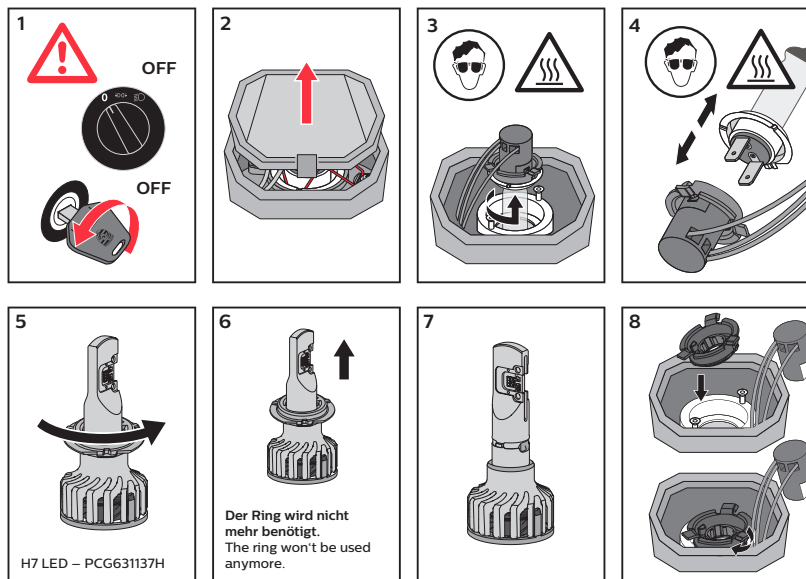

120mm

120mm

120mm

120mm